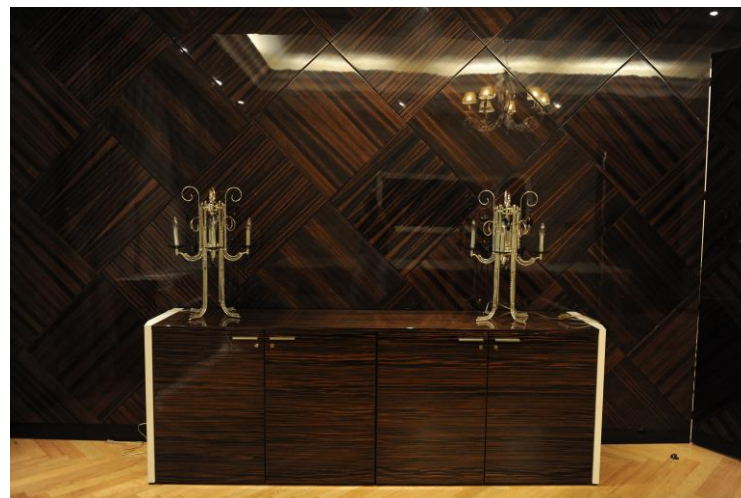

0503490312

Website: www.royal-palace-decor.com

ROYAL PALACE INTERIOR DECORATION LLC

P.O Box – 294464 (Dubai – UAE)

SITTING

Tel: 045148084

Fax: 044 490418

Email: Eman@royal-palace-decor.com